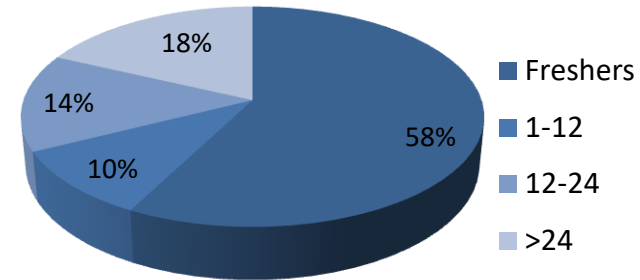

The average stipend has increased by 14%

22% of recruiters are first time recruiters

BATCH STATISTICS

GENDER RATIO

EDUCATIONAL BACKGROUND

WORK EXPERIENCE

KEY HIGHLIGHTS

No Of Recruiters

80+

Highest Stipend

₹ 2,00,000

Average Stipend

₹ 72,000

SECTOR WISE OFFERS

AVERAGE STIPENDS

TOP 10% - ₹1,55,000