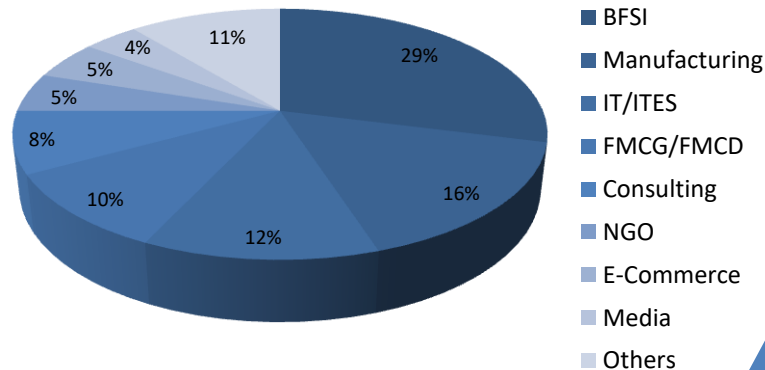

The average stipend has increased by 14%

22% of recruiters are first time recruiters

BATCH STATISTICS

GENDER RATIO

EDUCATIONAL BACKGROUND

WORK EXPERIENCE

KEY HIGHLIGHTS

No Of Recruiters

80+

Highest Stipend

₹ 2,00,000

Average Stipend

₹ 72,000

SECTOR WISE OFFERS

AVERAGE STIPENDS

TOP 10% - ₹1,55,000

TOP 20% - ₹1,20,000

TOP 30% - ₹ 98,000

A FEW PROMINENT RECRUITERS

PLACEMENT CONTACTS

Prof. Pinaki Dasgupta

Professor (Marketing) & Dean, Corporate Relations & Placements
Tel: 011-47194100/200 Extn. 337 || Mobile: + 91 9810791398
dean.corprels@imi.edu