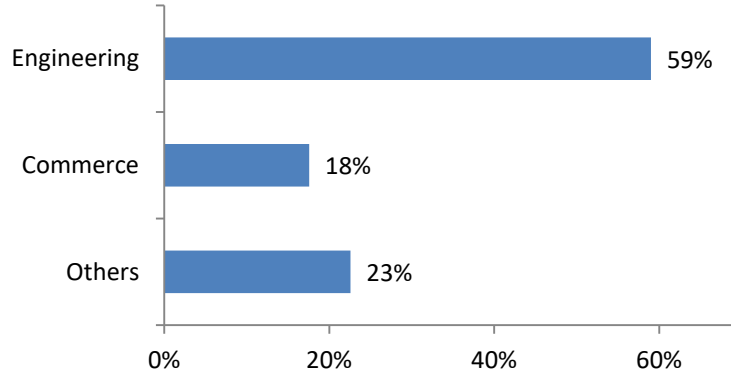

The average stipend has increased by 14%

22% of recruiters are first time recruiters

BATCH STATISTICS

GENDER RATIO

EDUCATIONAL BACKGROUND

WORK EXPERIENCE

KEY HIGHLIGHTS

No Of Recruiters

80+

Highest Stipend

₹ 2,00,000

Average Stipend

₹ 72,000

SECTOR WISE OFFERS

AVERAGE STIPENDS

TOP 10% - ₹1,55,000